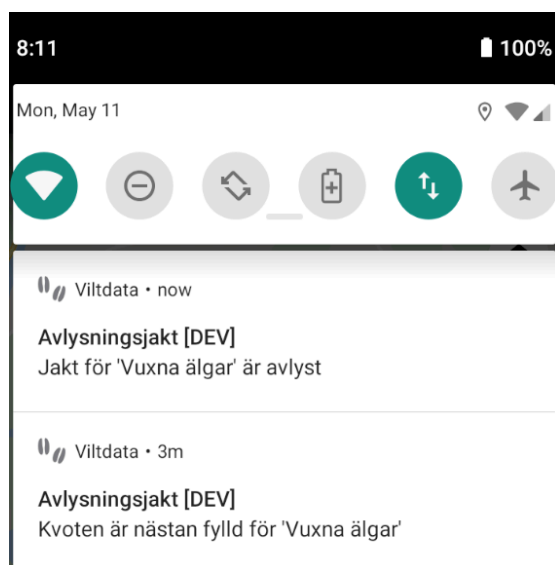

Notiser

När antalet registrerade djur når upp till tre under maxantal kommer notis skickas ut till berörda jaktlag.

När antalet registrerade djur når upp till maxantal skickas notis ut till berörda jaktlag.